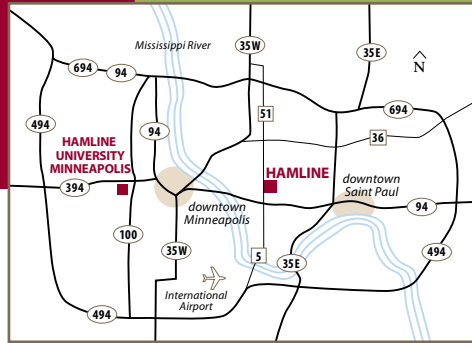

HAMLIN UNIVERSITY

Bush Memorial Library

Center for Academic Services
CLA Dean's Office

Bush Student Center

Bookstore, Chapel,
HUB Snack Bar, Post Office
Student Activities

Drew Fine Arts Center

Anne Simley Theater, Art Gallery

Drew Hall

School of Education

Drew Hall of Science

Career Development Center

Hamline Park Plaza—570 Asbury Street

Mediation Center, School of Business

Klas Center

Kay Fredericks Room, Klas Center Café,
Mitsch History Museum

Classroom and Event Services,
Graduate Admissions,
International and Off-Campus Programs,
Special Events, Wesley Center

Sorin Hall

Dining Hall

Hamline University Minneapolis

1600 Utica Avenue S., St. Louis Park